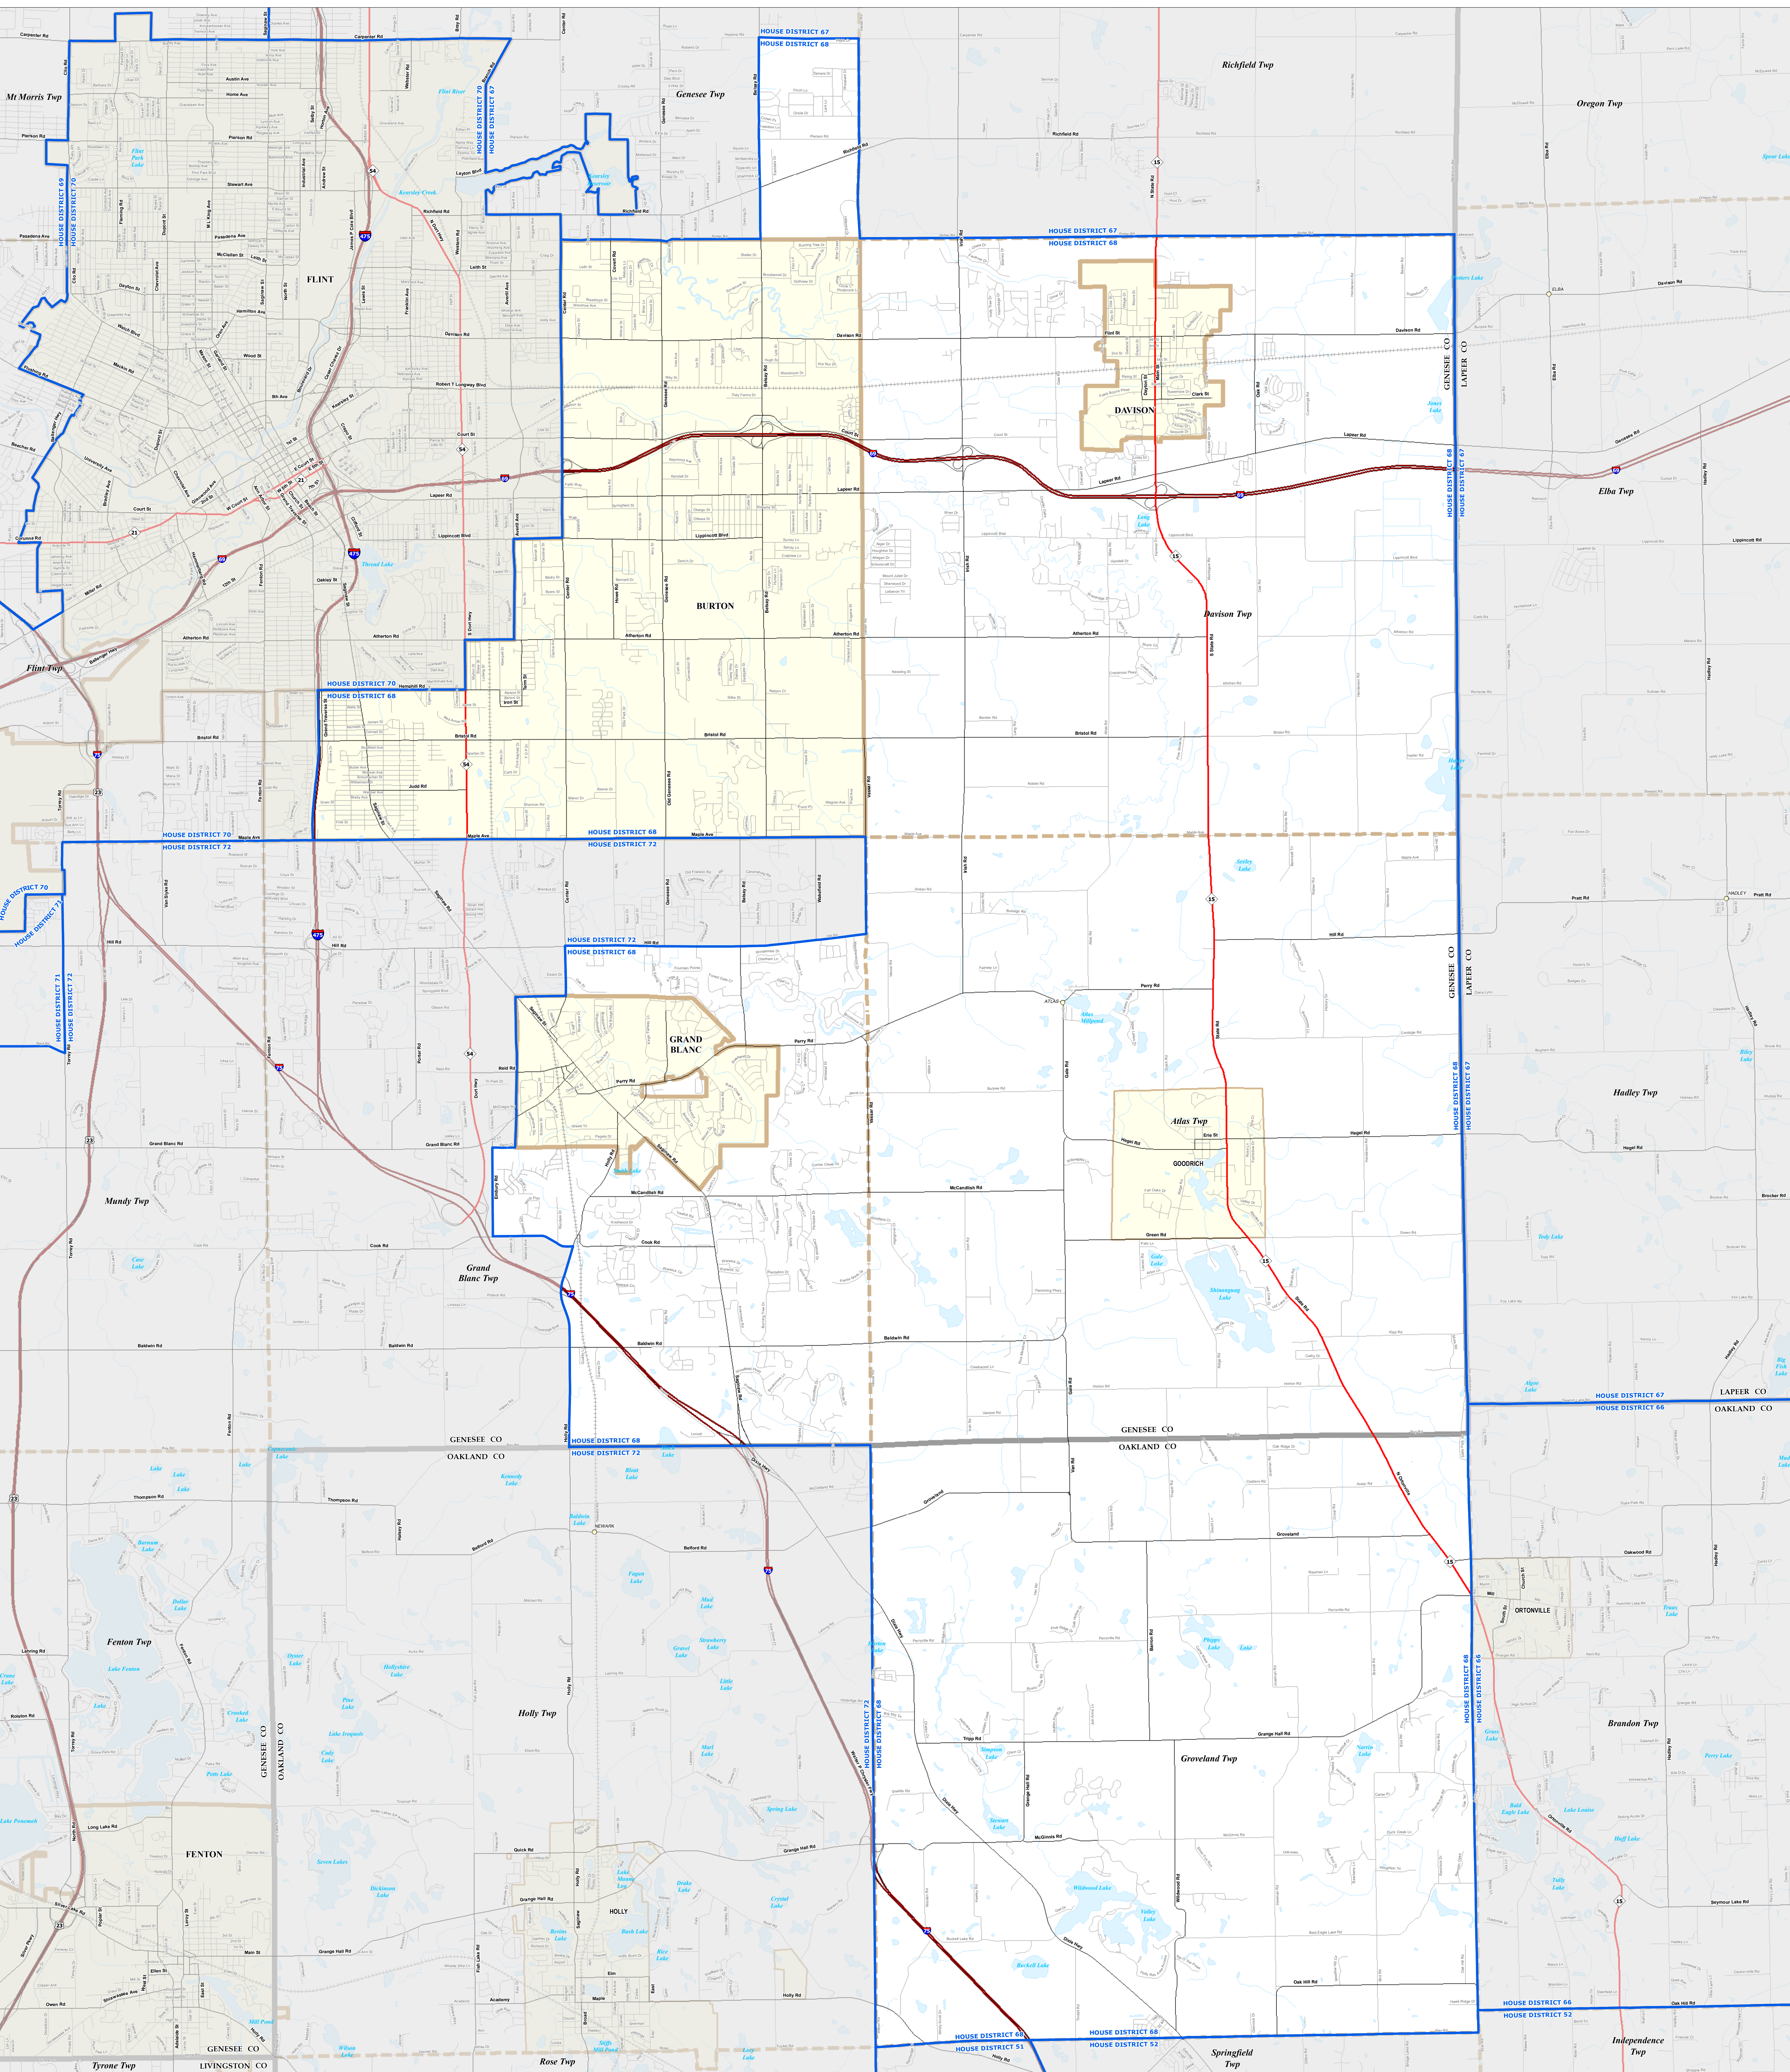

MICHIGAN STATE HOUSE DISTRICT 68

2021 Apportionment Plan

Legend	
	House District
	City
	Village
	Unincorporated Place
	Township
	County
	State
	Freeway
	Highway
	Primary Road
	Local Road
	Railroad
	Water Feature
	River, Stream, or Drain